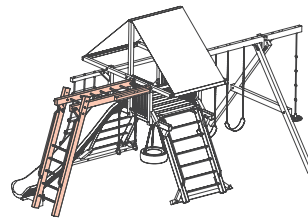

**We now
offer
our
entire
playset
line in
Cedar!**

EASY AS 1

1 CHOOSE A BASE STYLE & ROOF

PLAYHOUSE SERIES

The Playhouse Series' traditional post-and-beam construction accommodates popular accessories beneath the base, including a built-in sandbox or a full-size convertible picnic table which doubles as a sandbox cover.

OUTBACK SERIES

The Outback Series' wide-angle ladders create roomier play spaces beneath the playset for more active play - add a tire swing, for instance! Our Outback ladders have four different climbing challenges.

2, 3!

2 CHOOSE A SIZE, HEIGHT & COMBO

- » Choose from 3 different deck heights: 5', 6', 7'
- » Choose from 2 different deck sizes: **Regular (5' x 5')** or **XL (5' x 7')**

COMBO 1
base playset with slide

COMBO 2
add a swingbeam

COMBO 3
add a monkey climber

COMBO 4
add a skybox

COMBO 5
add a hurricane slide

3 CHOOSE YOUR OPTIONS

- » Add the features you want to create your family's ideal playset!

SLIDES

SWINGS