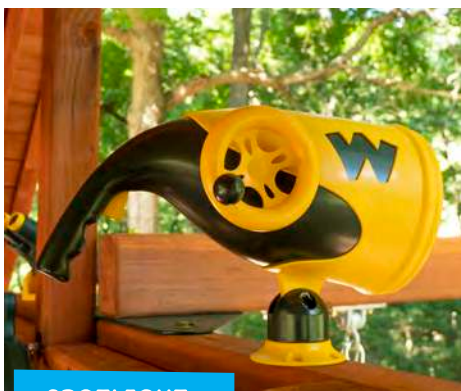

“FUNNOVATIONS!”

Ignite their creativity with Woodplay Funnovations® that spark imagination and are kid-tested to provide engaging play year after year.

SPOTLIGHT